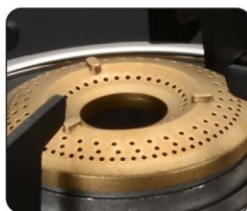

Forged Brass Burner
for Long Life