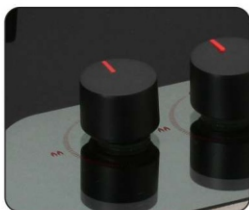

CALIBRATE

Range of cooktops & gas stoves

An exclusive range of kitchen cooktops designed to make your cooking a real pleasure.

HOB TOP SERIES (050)

3 Burner HOB TOP

Finish	Gas Stove on Toughened Glass Top, Stainless Steel Frame
Dimensions	755 x 460mm
Burner	1 Big Brass 1 Small Brass 1 Jumbo Burner
Burner Rating	68%
Knob	Metal
Pan Support	Euro Coated
Gas Nozzle	Brass - Multi-Directional
Drip Tray	Stainless Steel
Leg	Rubber
Ignition	Manual / Auto
Approved	ISI

4 Burner HOB TOP

Finish	Gas Stove on Toughened Glass Top, Stainless Steel Frame
Dimensions	760 x 535mm
Burner	1 Big Brass 2 Small Brass 1 Jumbo Burner
Burner Rating	68%
Knob	Metal
Pan Support	Euro Coated
Gas Nozzle	Brass - Multi-Directional
Drip Tray	Stainless Steel
Leg	Rubber
Ignition	Manual / Auto
Approved	ISI

Locking
Drip Tray

Elegant
Metal Knobs

Revolving Brass
Gas Pipe Nozzle

Heavy
Rubber Legs

HECTOR SERIES (040)

3 Burner HECTOR

Finish	Gas Stove on Toughened Glass Top, Stainless Steel Frame
Dimensions	770 x 440mm
Burner	1 Big Brass 1 Small Brass 1 Jumbo Brass
Burner Rating	68%
Knob	Metal
Pan Support	Euro Coated
Gas Nozzle	Brass - Multi-Directional
Drip Tray	Stainless Steel
Leg	Rubber
Ignition	Manual / Auto
Approved	ISI

4 Burner HECTOR

Finish	Gas Stove on Toughened Glass Top, Stainless Steel Frame
Dimensions	700 x 570mm
Burner	1 Big Brass 2 Small Brass 1 Jumbo Brass
Burner Rating	68%
Knob	Metal
Pan Support	Euro Coated
Gas Nozzle	Brass - Multi-Directional
Drip Tray	Stainless Steel
Leg	Rubber
Ignition	Manual / Auto
Approved	ISI