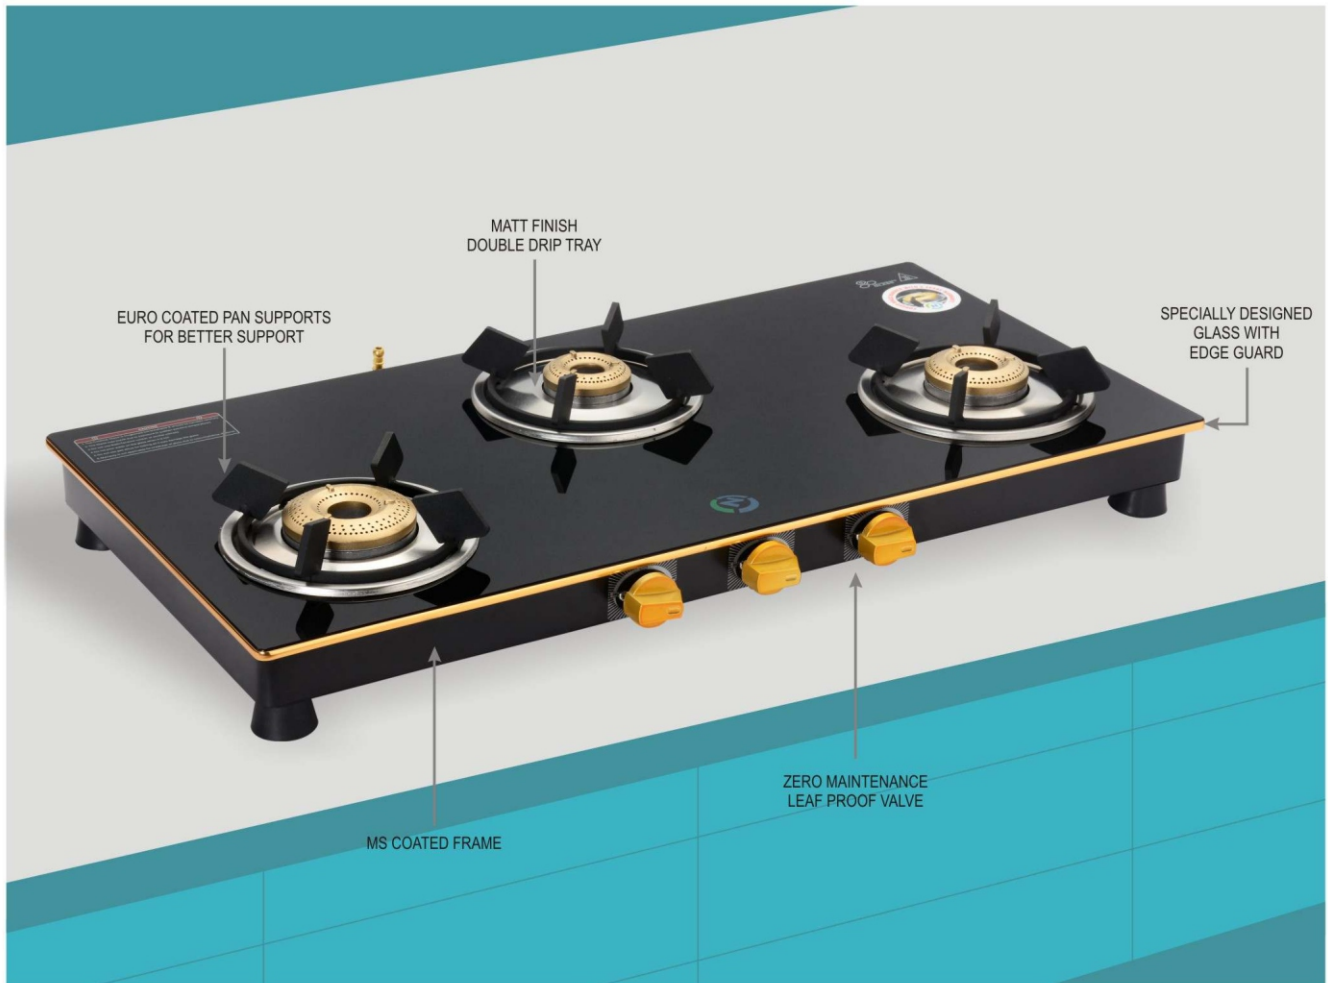

Also available in 2 Burner Model.

Forged Brass Burners
for Long Life

Heavy Sheet Iron
Pan Support

Mirror Finish
Border Glass

ADVANCED AUTO IGNITION

- Push Button Auto - Battery Operated
- Stone Auto

All our cooktop models are also available with Advanced Auto Ignition System.

Best in India.

AUROUS SERIES (065)

2 Burner AUROUS

Finish	Gas Stove on Toughened Glass Top, MS Coated Frame
Dimensions	700 x 420mm
Burner	1 Big Brass 1 Small Brass
Burner Rating	68%
Knob	Metal
Pan Support	Euro Coated
Gas Nozzle	Brass - Multi-Directional
Drip Tray	Stainless Steel
Leg	Rubber
Ignition	Manual / Auto
Approved	ISI