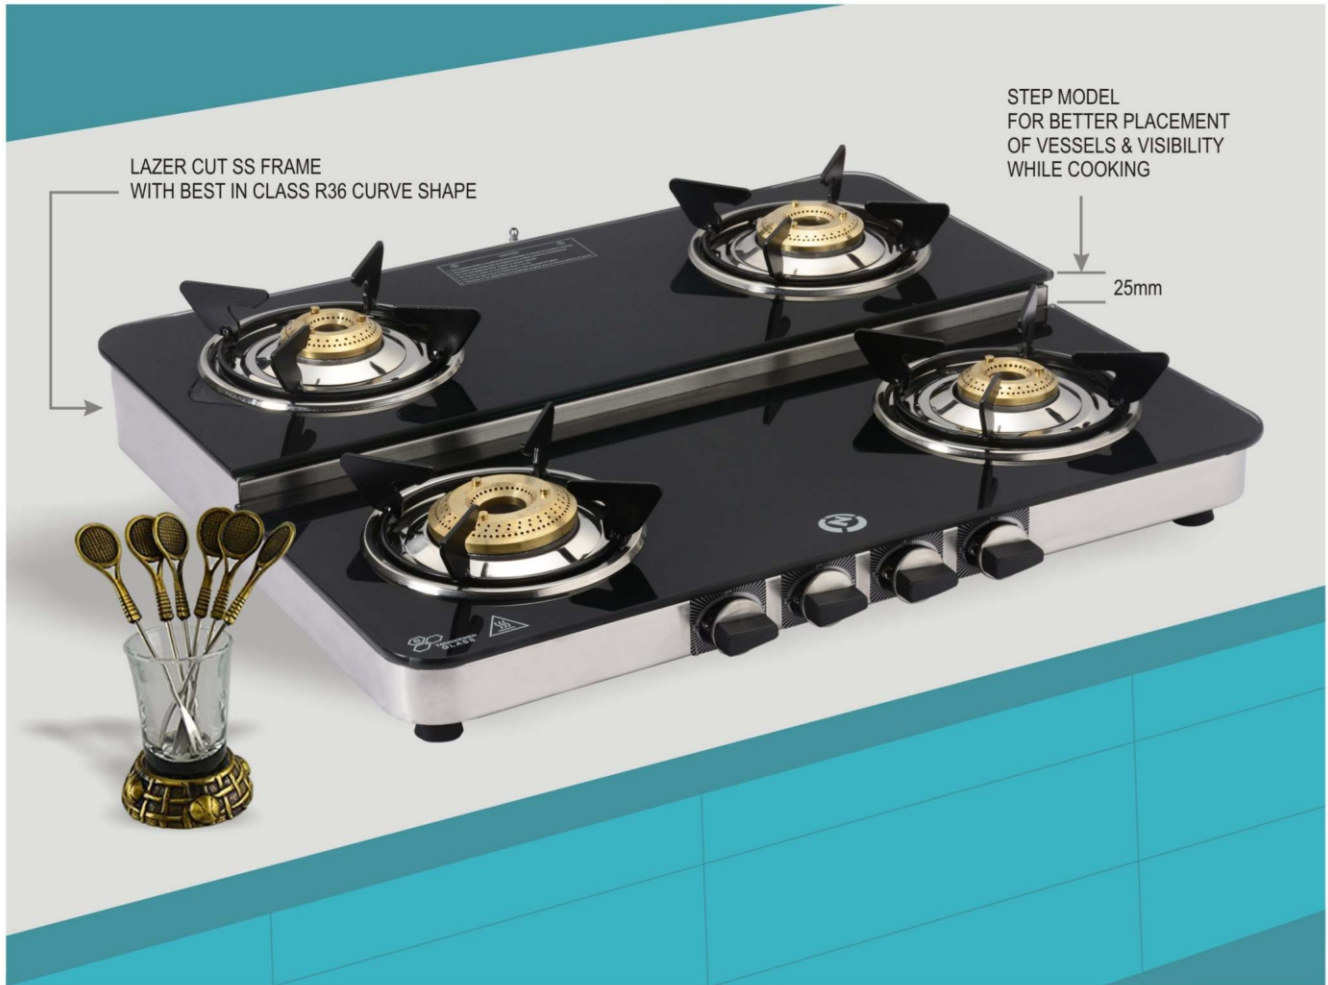

STEP SERIES

8mm
Toughened Glass

**MC-423
PLATFORM**

Finish	Gas Stove on Toughened Glass Top, Stainless Steel Frame
Dimensions	635 x 575mm
Burner	1 Big Brass 2 Small Brass 1 Jumbo Brass
Burner Rating	68%
Knob	Metal
Pan Support	MS Powder Coated
Gas Nozzle	Multi-Directional
Drip Tray	Stainless Steel
Leg	Rubber
Ignition	Manual / Auto
Approved	ISI