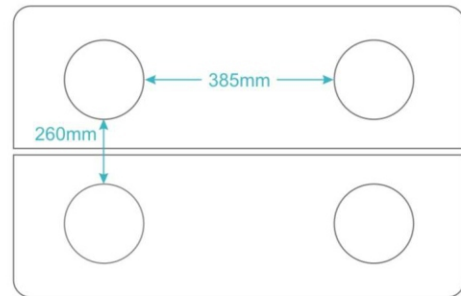

SPACE BETWEEN BURNERS