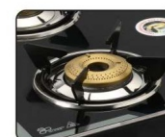

4 Burner HECTOR

Finish	Gas Stove on Toughened Glass Top, Stainless Steel Frame
Dimensions	700 x 570mm
Burner	1 Big Brass 2 Small Brass 1 Jumbo Brass
Burner Rating	68%
Knob	Metal
Pan Support	Euro Coated
Gas Nozzle	Brass - Multi-Directional
Drip Tray	Stainless Steel
Leg	Rubber
Ignition	Manual / Auto
Approved	ISI

8mm Heavy Mirror Border Glass

3 Burner
FIESTA

Finish	Gas Stove on Toughened Glass Top, Stainless Steel Frame
Dimensions	770 x 435mm
Burner	1 Big Brass 1 Small Brass 1 Jumbo Brass
Burner Rating	68%
Knob	Metal
Pan Support	Powder Coated
Gas Nozzle	Brass - Multi-Directional
Drip Tray	Stainless Steel
Leg	Rubber
Ignition	Manual / Auto
Approved	ISI

Specially Designed Black MS Powder Coated Laser Cut Frame with Front Broad and Sleek Back.

4 Burner
FIESTA

Finish	Gas Stove on Toughened Glass Top, Stainless Steel Frame
Dimensions	635 x 560mm
Burner	1 Big Brass 2 Small Brass 1 Jumbo Brass
Burner Rating	68%
Knob	Metal
Pan Support	Powder Coated
Gas Nozzle	Brass - Multi-Directional
Drip Tray	Stainless Steel
Leg	Rubber
Ignition	Manual / Auto
Approved	ISI

Stainless Steel Drip Tray

Elegant Metal Knobs at side for easy operations

Heavy Rod Iron Pan Supports

SONET SERIES (055)

3 Burner SONET (NEXT-X)

Finish	Gas Stove on Toughened Glass Top, Stainless Steel Frame
Dimensions	770 x 440mm
Burner	1 Big Brass 1 Small Brass 1 Jumbo Brass
Burner Rating	68%
Knob	Metal
Pan Support	MS Powder Coated
Gas Nozzle	Multi-Directional
Drip Tray	Stainless Steel
Leg	Rubber
Ignition	Manual / Auto
Approved	ISI