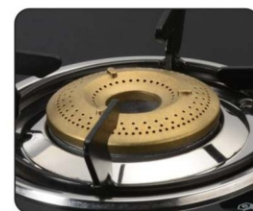

Forged Brass Burners