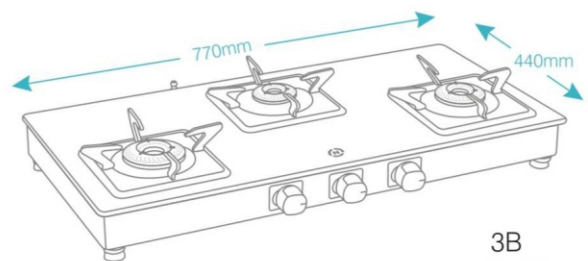

VISTA SERIES (020)

8mm
Toughened Glass

**2 Burner
VISTA**

Finish	Gas Stove on Toughened Glass Top, Stainless Steel Frame
Dimensions	700 x 420mm
Burner	1 Big Brass 1 Small Brass
Burner Rating	68%
Knob	Metal
Pan Support	Euro Coated
Gas Nozzle	Brass - Multi-Directional
Drip Tray	Stainless Steel
Leg	Rubber
Ignition	Manual / Auto
Approved	ISI

**3 Burner
VISTA**

Finish	Gas Stove on Toughened Glass Top, Stainless Steel Frame
Dimensions	770 x 440mm
Burner	1 Big Brass 1 Small Brass 1 Jumbo Brass
Burner Rating	68%
Knob	Metal
Pan Support	Euro Coated
Gas Nozzle	Brass - Multi-Directional
Drip Tray	Stainless Steel
Leg	Rubber
Ignition	Manual / Auto
Approved	ISI

Also available in 4 Burner Model.

3B
VISTA