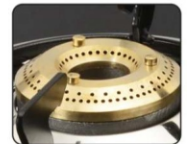

Brass Burner for Long Life