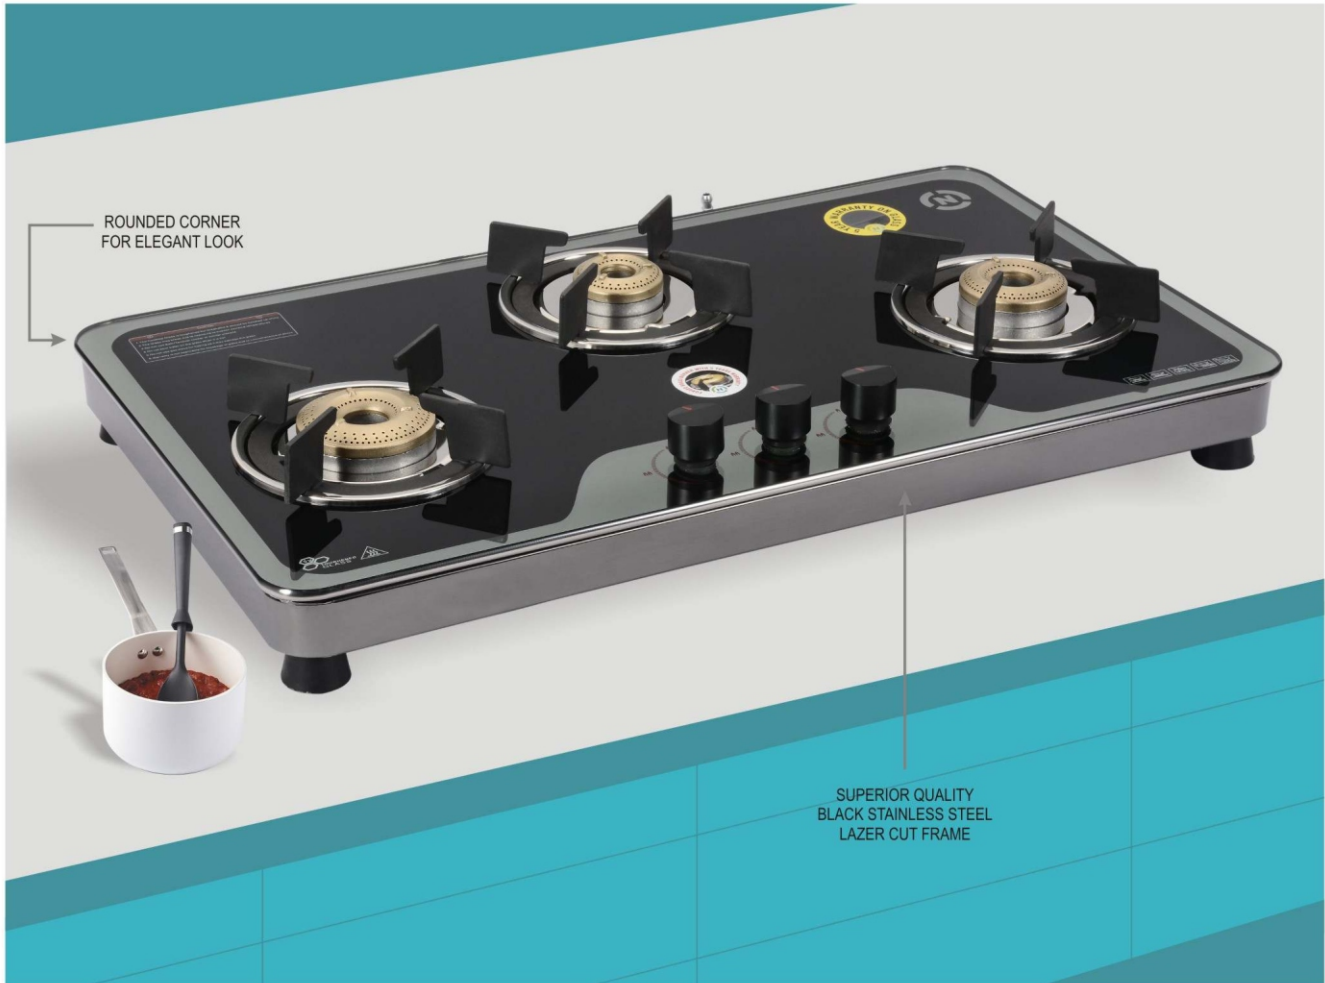

CALIBRATE

Range of cooktops & gas stoves

An exclusive range of kitchen cooktops designed to make your cooking a real pleasure.

HOB TOP SERIES (050)

3 Burner HOB TOP

Finish	Gas Stove on Toughened Glass Top, Stainless Steel Frame
Dimensions	755 x 460mm
Burner	1 Big Brass 1 Small Brass 1 Jumbo Burner
Burner Rating	68%
Knob	Metal
Pan Support	Euro Coated
Gas Nozzle	Brass - Multi-Directional
Drip Tray	Stainless Steel
Leg	Rubber
Ignition	Manual / Auto
Approved	ISI

4 Burner HOB TOP

Finish	Gas Stove on Toughened Glass Top, Stainless Steel Frame
Dimensions	760 x 535mm
Burner	1 Big Brass 2 Small Brass 1 Jumbo Burner
Burner Rating	68%
Knob	Metal
Pan Support	Euro Coated
Gas Nozzle	Brass - Multi-Directional
Drip Tray	Stainless Steel
Leg	Rubber
Ignition	Manual / Auto
Approved	ISI

Locking
Drip Tray

Elegant
Metal Knobs

Revolving Brass
Gas Pipe Nozzle

Heavy
Rubber Legs

HECTOR SERIES (040)

3 Burner HECTOR

Finish	Gas Stove on Toughened Glass Top, Stainless Steel Frame
Dimensions	770 x 440mm
Burner	1 Big Brass 1 Small Brass 1 Jumbo Brass
Burner Rating	68%
Knob	Metal
Pan Support	Euro Coated
Gas Nozzle	Brass - Multi-Directional
Drip Tray	Stainless Steel
Leg	Rubber
Ignition	Manual / Auto
Approved	ISI

4 Burner HECTOR

Finish	Gas Stove on Toughened Glass Top, Stainless Steel Frame
Dimensions	700 x 570mm
Burner	1 Big Brass 2 Small Brass 1 Jumbo Brass
Burner Rating	68%
Knob	Metal
Pan Support	Euro Coated
Gas Nozzle	Brass - Multi-Directional
Drip Tray	Stainless Steel
Leg	Rubber
Ignition	Manual / Auto
Approved	ISI