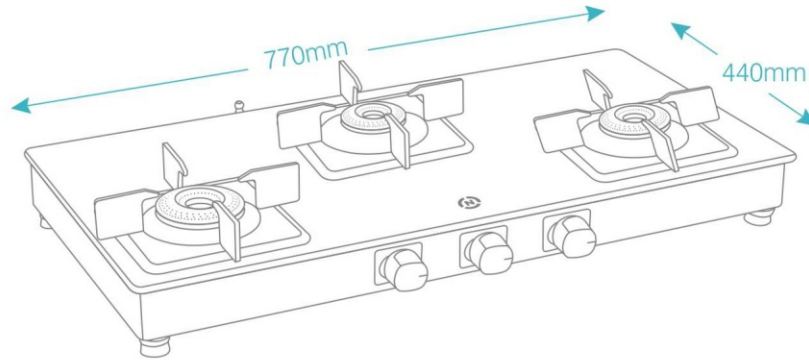

8mm

Mirror Border
Toughened Glass

Special Mixing Tube
for Better Blue Flame