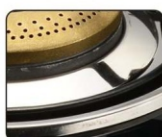

CALIBRATE

Range of cooktops & gas stoves

An exclusive range of kitchen cooktops designed to make your cooking a real pleasure.

HOB TOP SERIES (050)

3 Burner HOB TOP

Finish	Gas Stove on Toughened Glass Top, Stainless Steel Frame
Dimensions	755 x 460mm
Burner	1 Big Brass 1 Small Brass 1 Jumbo Burner
Burner Rating	68%
Knob	Metal
Pan Support	Euro Coated
Gas Nozzle	Brass - Multi-Directional
Drip Tray	Stainless Steel
Leg	Rubber
Ignition	Manual / Auto
Approved	ISI

8mm Heavy Mirror Border Glass

3 Burner
FIESTA

Finish	Gas Stove on Toughened Glass Top, Stainless Steel Frame
Dimensions	770 x 435mm
Burner	1 Big Brass 1 Small Brass 1 Jumbo Brass
Burner Rating	68%
Knob	Metal
Pan Support	Powder Coated
Gas Nozzle	Brass - Multi-Directional
Drip Tray	Stainless Steel
Leg	Rubber
Ignition	Manual / Auto
Approved	ISI

Specially Designed Black MS Powder Coated Laser Cut Frame with Front Broad and Sleek Back.

4 Burner
FIESTA

Finish	Gas Stove on Toughened Glass Top, Stainless Steel Frame
Dimensions	635 x 560mm
Burner	1 Big Brass 2 Small Brass 1 Jumbo Brass
Burner Rating	68%
Knob	Metal
Pan Support	Powder Coated
Gas Nozzle	Brass - Multi-Directional
Drip Tray	Stainless Steel
Leg	Rubber
Ignition	Manual / Auto
Approved	ISI