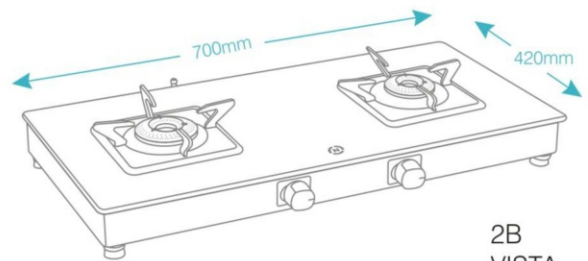

VISTA SERIES (020)

8mm
Toughened Glass

**2 Burner
VISTA**

Finish	Gas Stove on Toughened Glass Top, Stainless Steel Frame
Dimensions	700 x 420mm
Burner	1 Big Brass 1 Small Brass
Burner Rating	68%
Knob	Metal
Pan Support	Euro Coated
Gas Nozzle	Brass - Multi-Directional
Drip Tray	Stainless Steel
Leg	Rubber
Ignition	Manual / Auto
Approved	ISI

**3 Burner
VISTA**

Finish	Gas Stove on Toughened Glass Top, Stainless Steel Frame
Dimensions	770 x 440mm
Burner	1 Big Brass 1 Small Brass 1 Jumbo Brass
Burner Rating	68%
Knob	Metal
Pan Support	Euro Coated
Gas Nozzle	Brass - Multi-Directional
Drip Tray	Stainless Steel
Leg	Rubber
Ignition	Manual / Auto
Approved	ISI

Also available in 4 Burner Model.

2B
VISTA