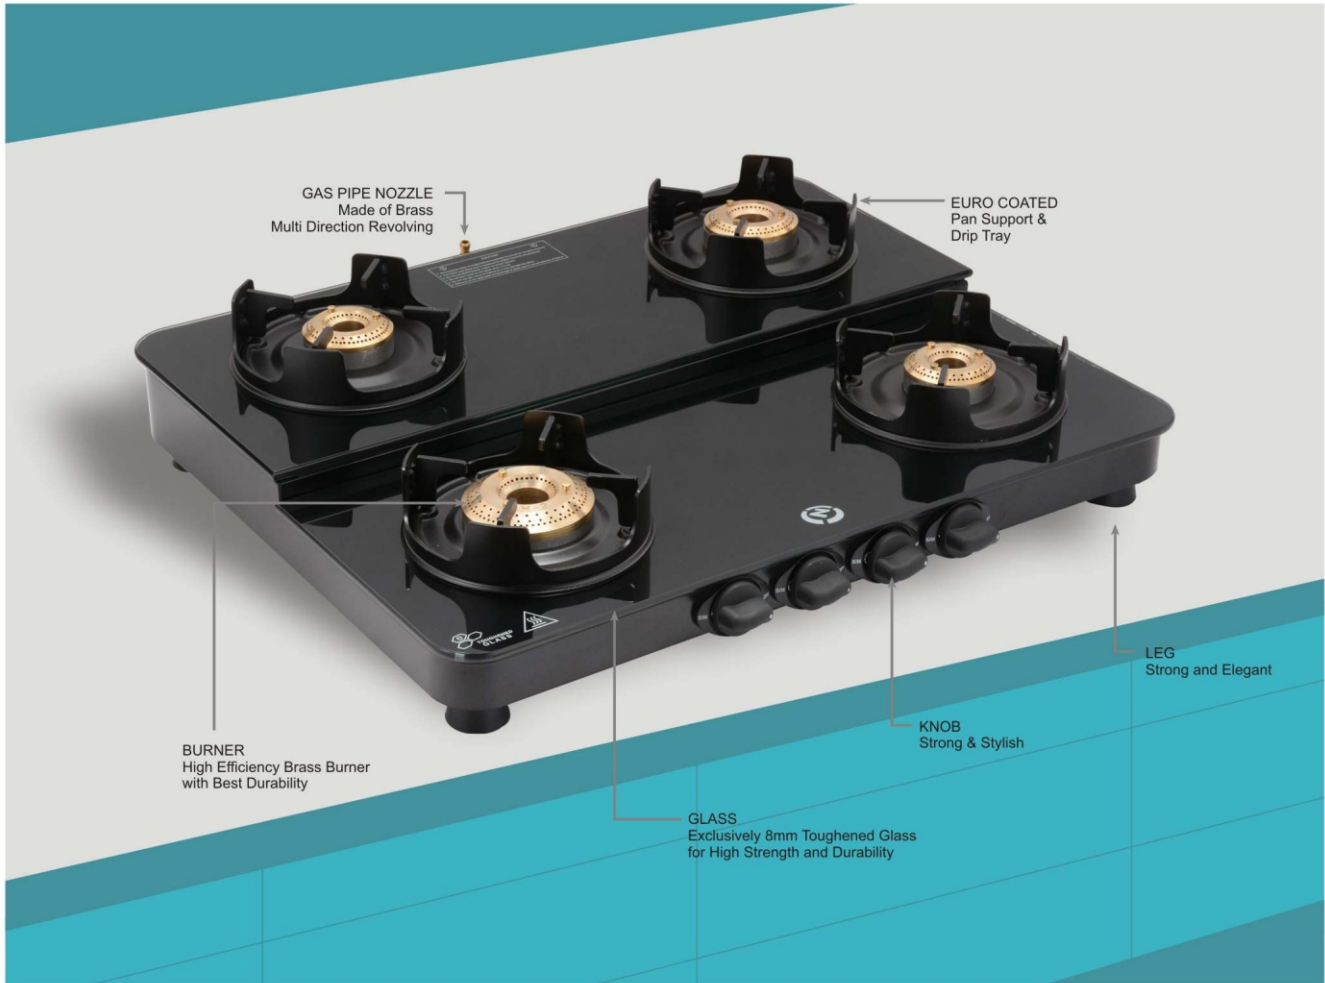

**3 Burner
PANTHER**

Finish	Gas Stove on Toughened Glass Top, MS Powder Coated Frame
Dimensions	770 x 440mm
Burner	1 Big Brass 1 Small Brass
Burner Rating	68%
Knob	Metal
Pan Support	Euro Coated
Gas Nozzle	Brass - Multi-Directional
Drip Tray	MS Euro Coated
Leg	Rubber
Ignition	Manual / Auto
Approved	ISI