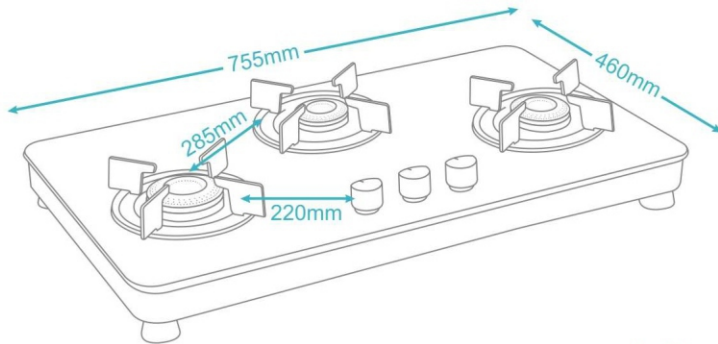

MAINTENANCE FREE
AND LEAK PROOF VALVE.

WARRANTY ON GLASS &
FORGING BURNERS*

8mm

Toughened Glass

Also available in 2 Burner Model.

Magical Inspirations.
Stunning Designs.